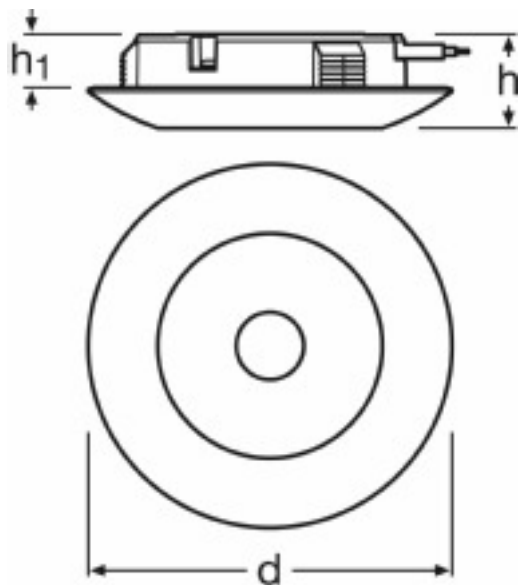

Product features

- Mounting diameter: 68 mm
- Ring colors in white matt or anodized aluminum
- Color temperature: 3,000 K (Warm White) or 4,000 K (Neutral White)
- Direct connection to a 220...240 V AC supply

Product description	Length	Width	Diameter	Height	Body material	Product color
LDV DOWNLIGHT S 830 L80 AL	88.0 mm	88.0 mm	88.0 mm	13.0 mm	Aluminum	Anodized
LDV DOWNLIGHT S 840 L80 AL	88.0 mm	88.0 mm	88.0 mm	13.0 mm	Aluminum	Anodized
LDV DOWNLIGHT S 830 L80 WT	88.0 mm	88.0 mm	88.0 mm	13.0 mm	Aluminum	White
LDV DOWNLIGHT S 840 L80 WT	88.0 mm	88.0 mm	88.0 mm	13.0 mm	Aluminum	White