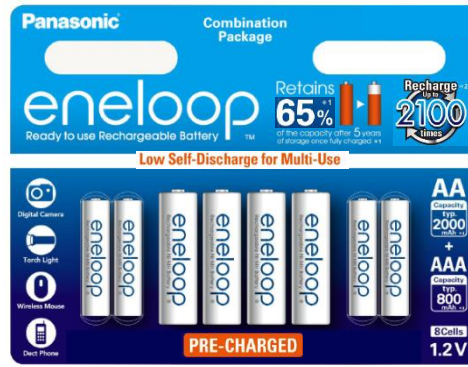

BK-KJMCCE44T

BK-3MCCE/8PT